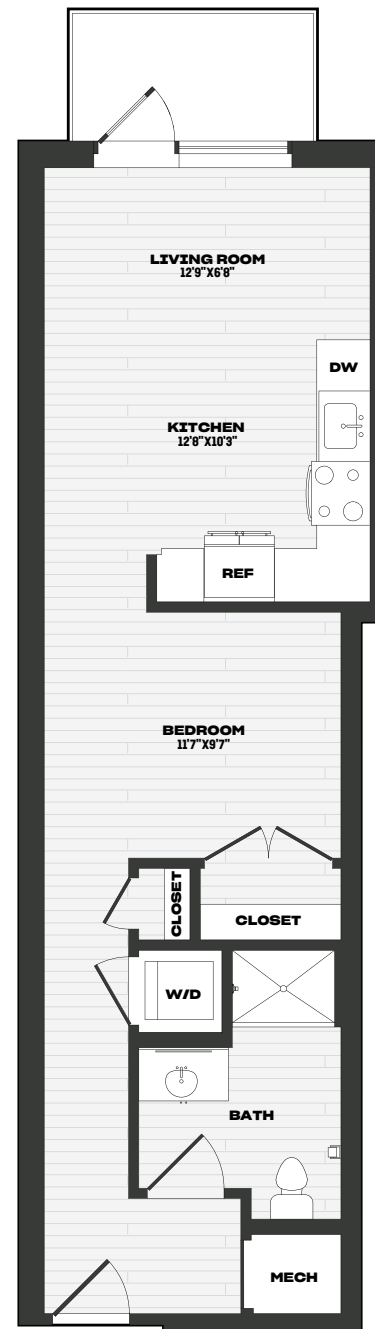

THE ROBINSON

REVERE BEACH

ESTD. 2023

S3

STUDIO | 1 BATH | 602 SF

APARTMENT

DATE AVAILABLE

RENT

THE ROBINSON

656 Ocean Ave
Revere, MA 02151

857 788 7845

THEROBINSONREVERE.COM

*Floor plans are artist renderings and are shown for illustration purposes only.
All square feet are approximate only.