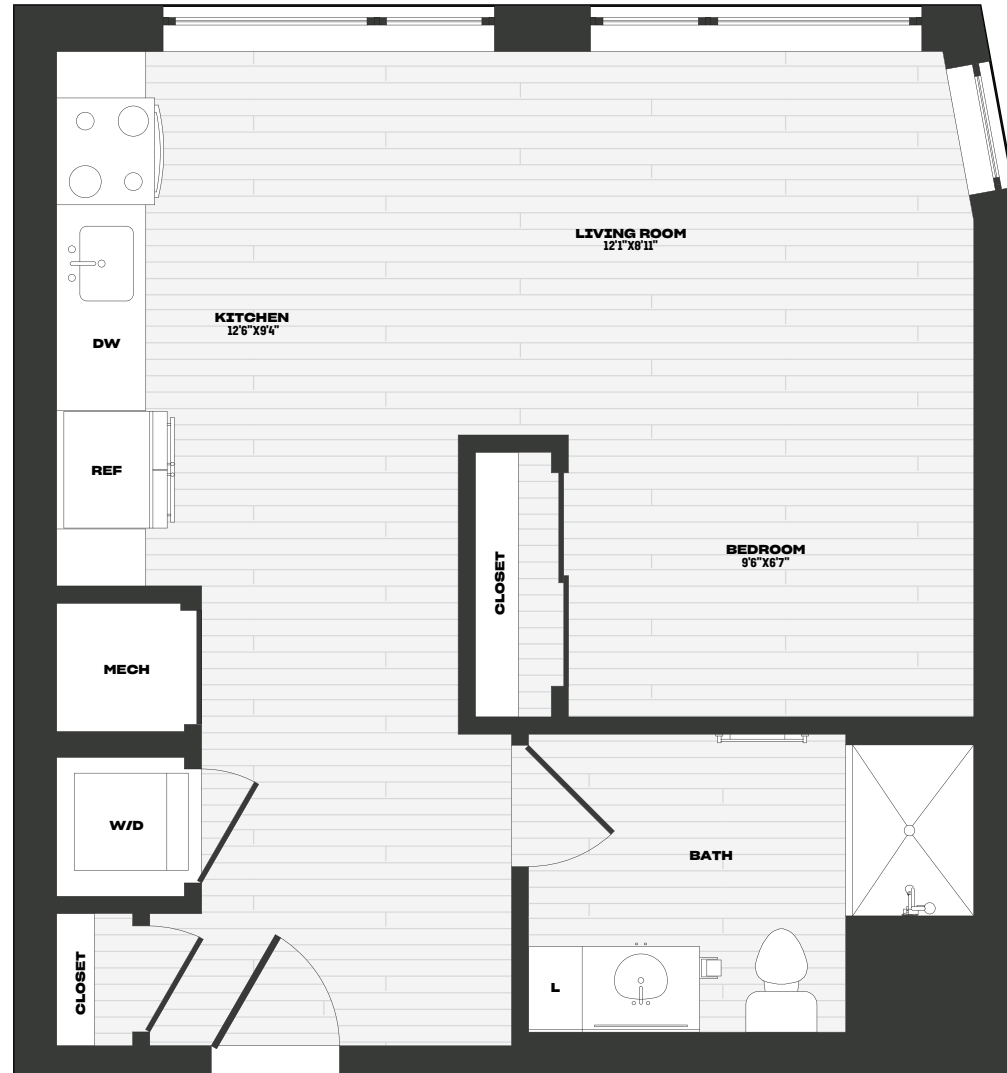

THE ROBINSON

REVERE BEACH

ESTD. 2023

S2

STUDIO | 1 BATH | 555 SF

APARTMENT

DATE AVAILABLE

RENT

THE ROBINSON

656 Ocean Ave
Revere, MA 02151

857 788 7845

THEROBINSONREVERE.COM

*Floor plans are artist renderings and are shown for illustration purposes only.
All square feet are approximate only.