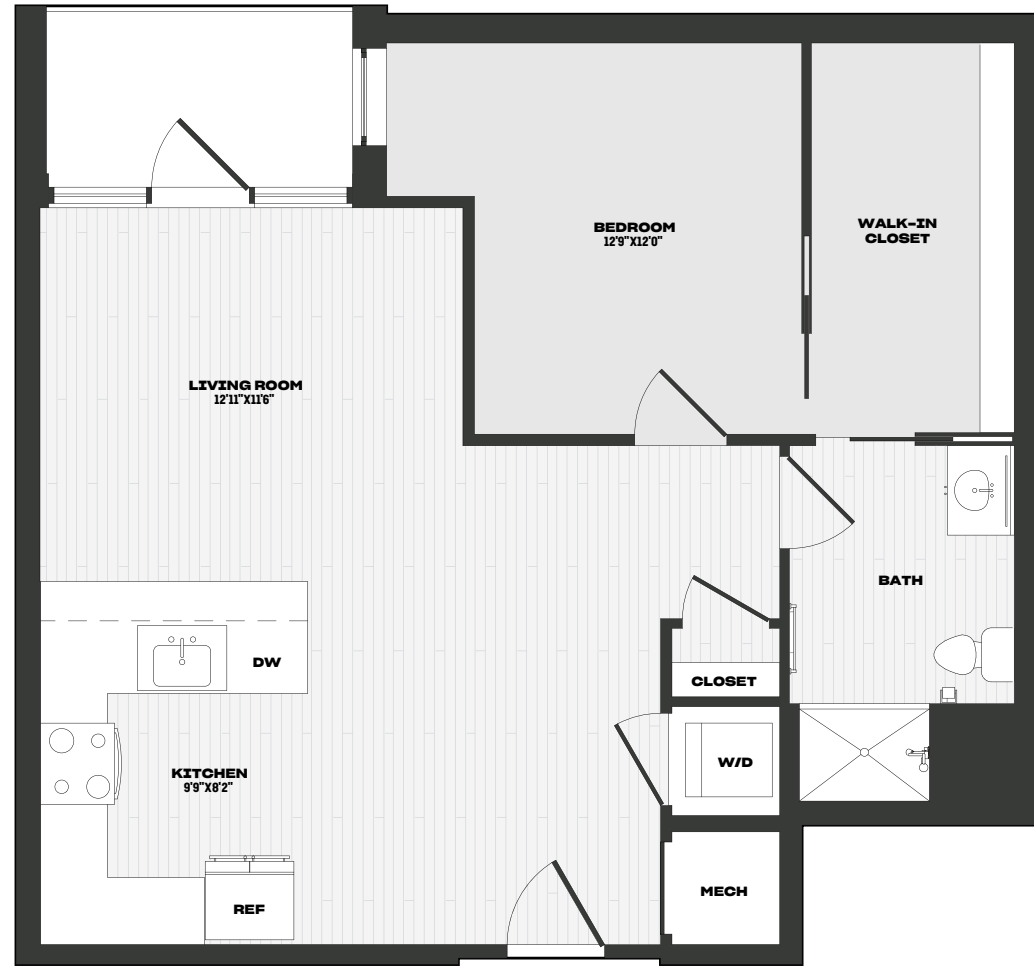

THE ROBINSON

REVERE BEACH

ESTD. 2023

A9

1 BEDROOM | 1 BATH | 798 SF

APARTMENT

DATE AVAILABLE

RENT

THE ROBINSON

656 Ocean Ave
Revere, MA 02151

857 788 7845

THEROBINSONREVERE.COM

*Floor plans are artist renderings and are shown for illustration purposes only.
All square feet are approximate only.