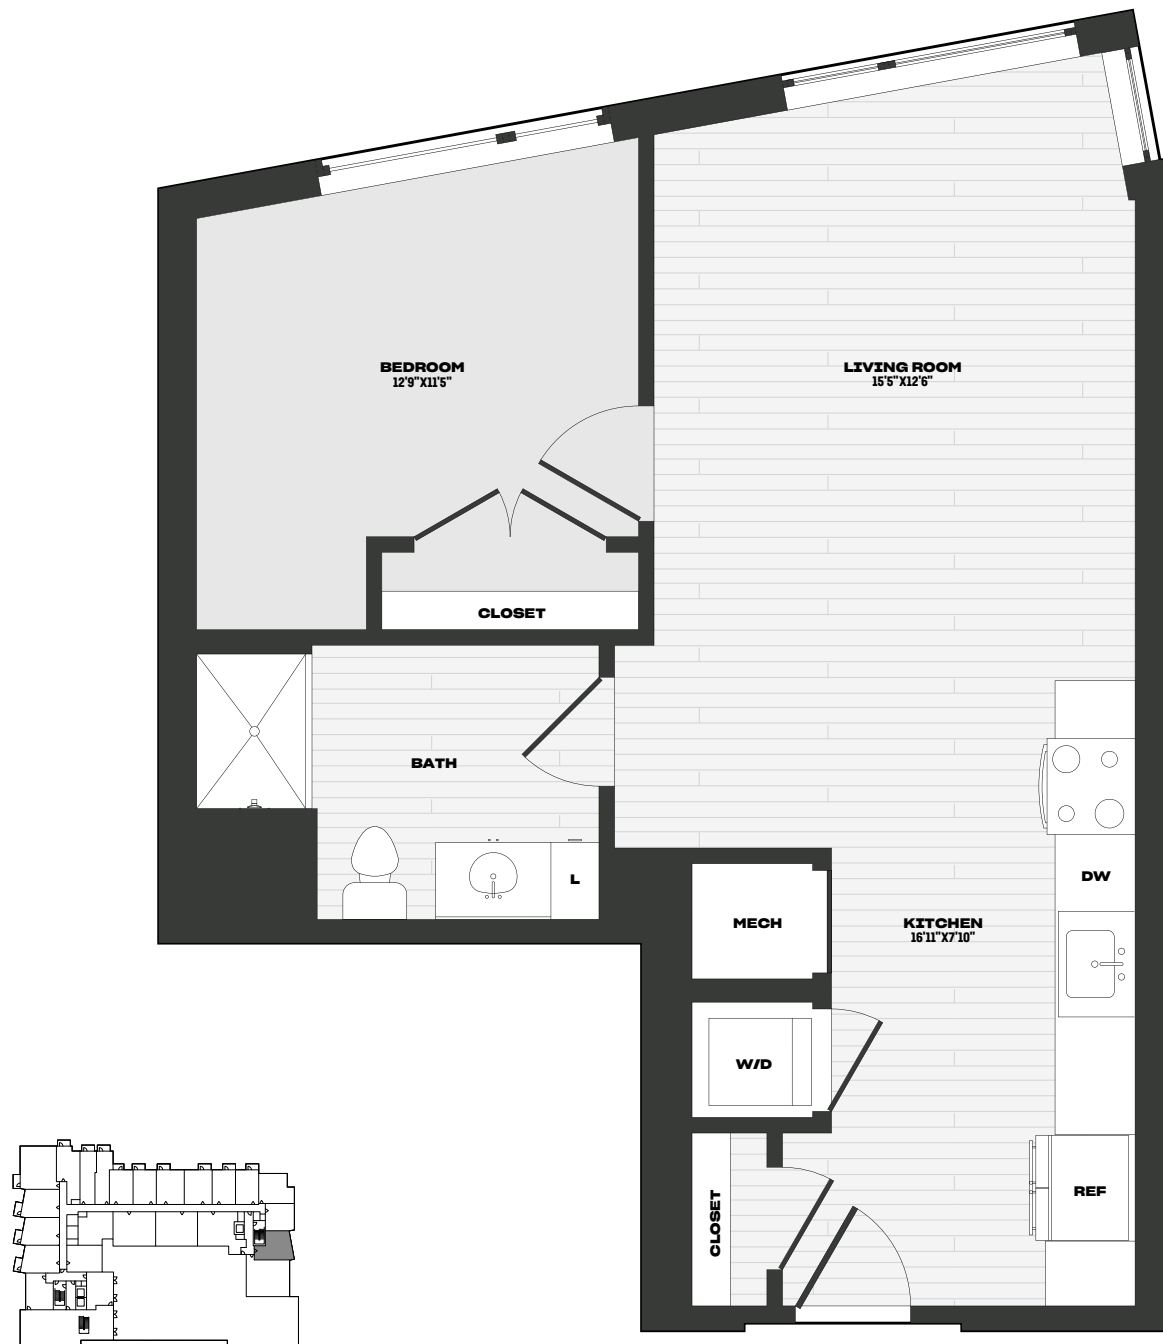

THE ROBINSON

REVERE BEACH

ESTD. 2023

A3

1 BEDROOM | 1 BATH | 694 SF

APARTMENT

DATE AVAILABLE

RENT

THE ROBINSON

656 Ocean Ave
Revere, MA 02151

857 788 7845

THEROBINSONREVERE.COM

*Floor plans are artist renderings and are shown for illustration purposes only.
All square feet are approximate only.